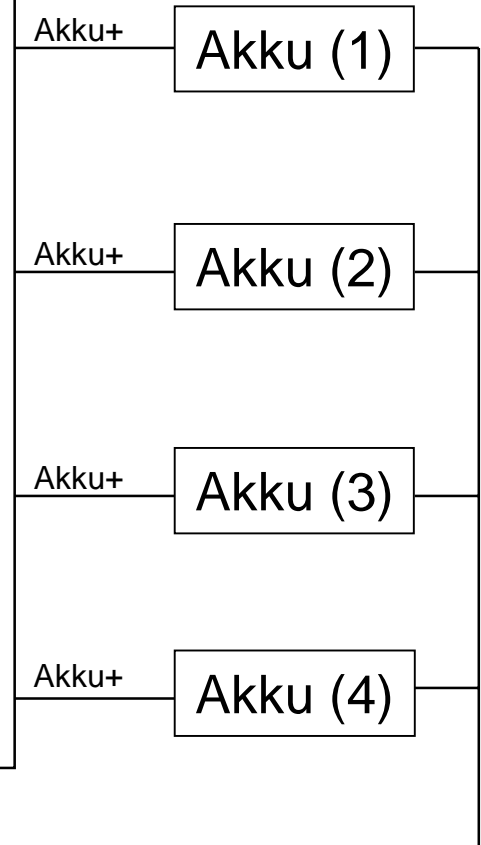

CCSEB

Relais

Akku

Akku+

VDD

Charge LED

GND

Akku -